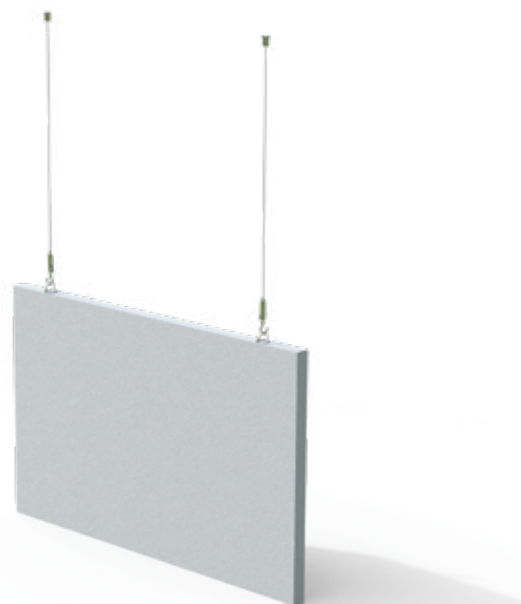

## Introduction & Application

**GPL** suspended cable display systems boast an elegant hanging technology, ideal for showcasing documents, presentations, photos, or drawings on walls. The tension display system designed to create tautness & can be configured in various setups-ceiling to floor, wall to wall, or ceiling to wall. Accompanied by versatile hardware, including single side shelf clamps and shelf supports for both wood and glass, the tension display system offers adaptability.

Our display systems encompass not only tension options but also drop-ceiling supports, sign suspension kits, poster hanging sets, and acrylic pockets. These versatile components cater to a wide range of displays from point-of-purchase presentations, photography, banners, shelving, to sculptures and advertisements. Tailored for homes, offices, retail spaces, galleries, and museums, GPL cable display systems provide a creative outlet without the need to damage ceilings or walls.

Ceiling to wall  
Display system

Wall to wall  
Display system

Ceiling to floor  
Display system

Ceiling to floor  
Signage system

Wall to wall  
Display cum signage system

Ceiling to floor  
Signage system

Signage display system product range

Single sided shelf holder (shelf thickness - 2 to 6.5mm)  
Material - Brass  
Finish - Satin Chrom

Double sided shelf holder (Shelf thickness - 2 to 6.5mm)  
Material - Brass  
Finish - Satin Chrom