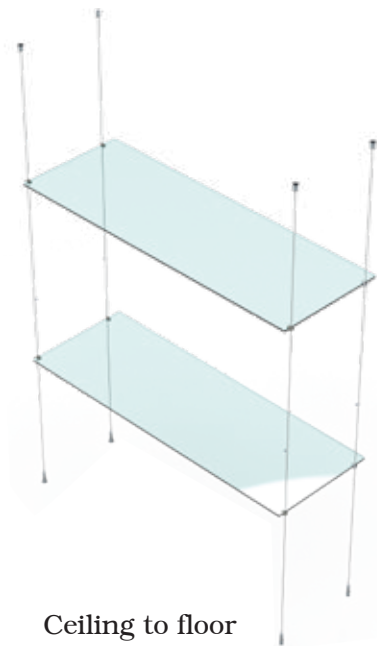

## Display System

## Introduction & Application

**GPL** suspended cable display systems boast an elegant hanging technology, ideal for showcasing documents, presentations, photos, or drawings on walls. The tension display system designed to create tautness & can be configured in various setups-ceiling to floor, wall to wall, or ceiling to wall. Accompanied by versatile hardware, including single side shelf clamps and shelf supports for both wood and glass, the tension display system offers adaptability.

Our display systems encompass not only tension options but also drop-ceiling supports, sign suspension kits, poster hanging sets, and acrylic pockets. These versatile components cater to a wide range of displays from point-of-purchase presentations, photography, banners, shelving, to sculptures and advertisements. Tailored for homes, offices, retail spaces, galleries, and museums, GPL cable display systems provide a creative outlet without the need to damage ceilings or walls.

Ceiling to wall  
Display system

Wall to wall  
Display system

Ceiling to floor  
Display system

Ceiling to floor  
Signage system

Wall to wall  
Display cum signage system

Ceiling to floor  
Signage system